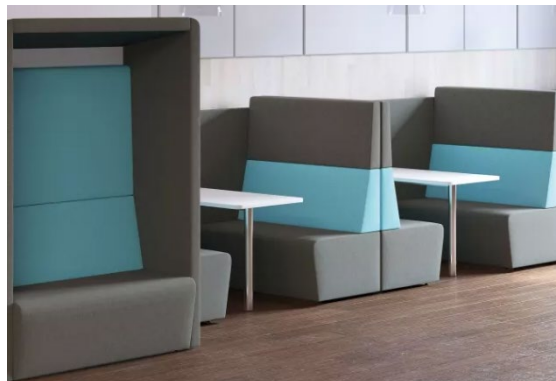

**Indiana -
Fifteen**

**JSI -
Caav**

For pricing, please call (800) 733-0027

Top Performers

Renewable/Replaceable Lounge Furniture

**Sit On It -
Visit**

**Sit On It -
Composium Collections**

**KI -
Zoetry**