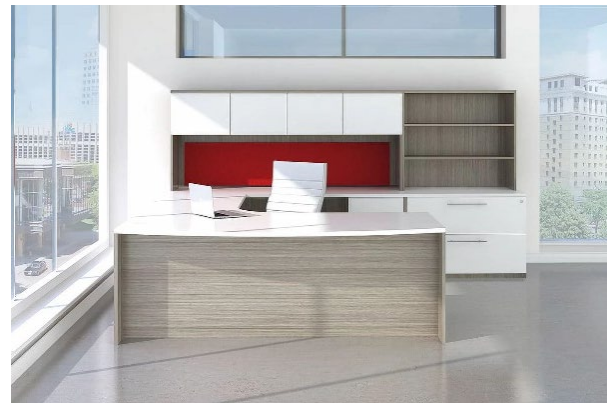

Maverick Desk - Maverick Series

Krug - Millennium

SitOnIt - HiQ

JSI - Flux Benching

For prices, please call (800) 733-0027.